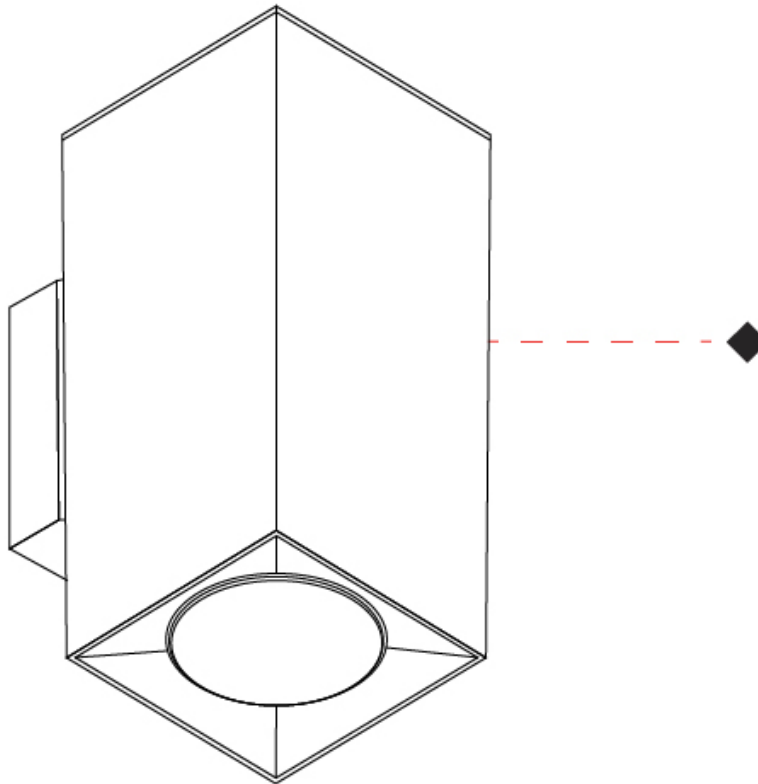

DAU SINGLE SURFACE

D93044-

PROJECT	_____
TYPE	_____
SPECIFIER	_____
QUANTITY	_____
DATE	_____