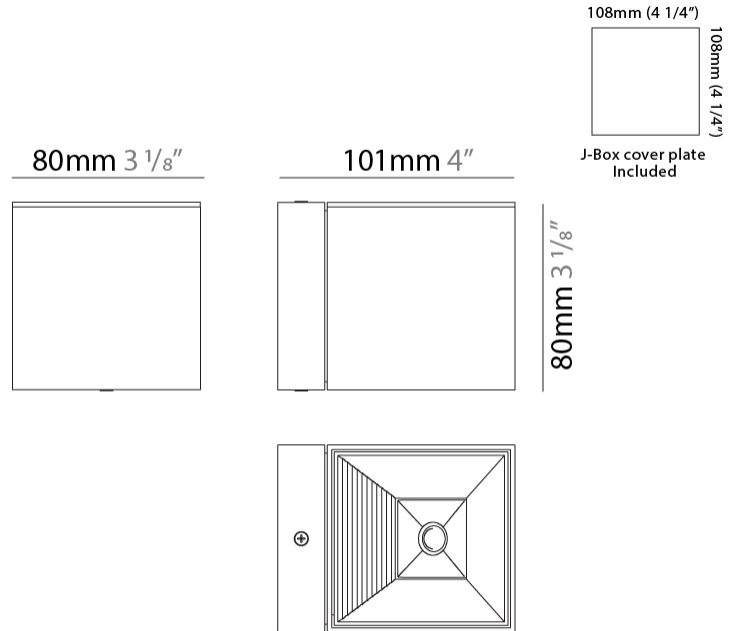

PROJECT
TYPE
SPECIFIER
QUANTITY
DATE

DAU SINGLE SURFACE

D93239-

base number   Finish
Options

1. To build a product code in our configurator select the specify button on the base model # product page
2. To build a manual product code on this datasheet choose from the options listed below in blue font and add the suffix to the base model #

GENERAL

Series: Dau
Subseries: Dau Single
Brand: Milan
Division: Design
Mounting Type: Surface
Mounting Location: Wall
Subcategory: Downlight

PHYSICAL

Shape: Cube
Length (mm): 80
Length (in): 3 1/8
Height (mm): 80
Depth (mm): 101
Height (in): 3 1/8
Depth (in): 4
Extension (mm): 101
Extension (in): 4
Light Distribution: Direct
Fixture Finish: [BAL](#) / [MWL](#) / [BSL](#)
Fixture Material: Extruded Aluminum

ELECTRICAL

Lamp Type: LED
Input Wattage (W): 7
Dimming: Electronic Low Voltage Dimming
Input Voltage (V): 120Vac Direct Line

LED

Number of LEDs: 1
Color Temperature (°K): 3000
Max. Delivered Lumen (lm): 665
CRI: >90 CRI
Lamp Life (hrs): 50000

OPTICAL

RATINGS AND CERTIFICATIONS

Certified By: Certified for North American Standards
IP rating: IP20